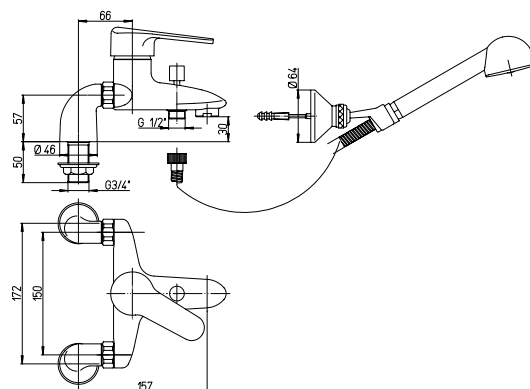

Kantewannenfüll- und Brausegarnitur, Brausehalter verstellbar