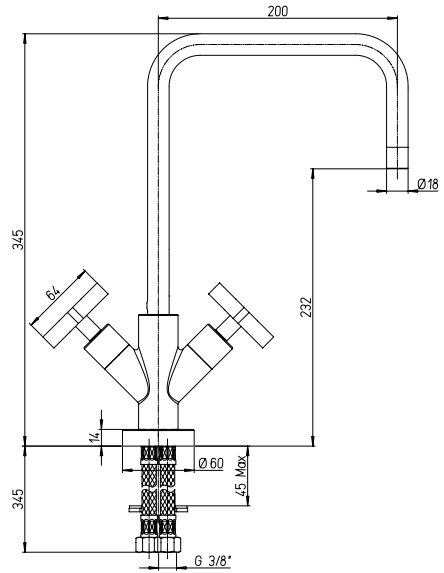

art.	finitura / finishing	€
83CR572	Cromo Chrome	229,90
83PA572	PVD/Acciaio PVD/Brushed	309,90