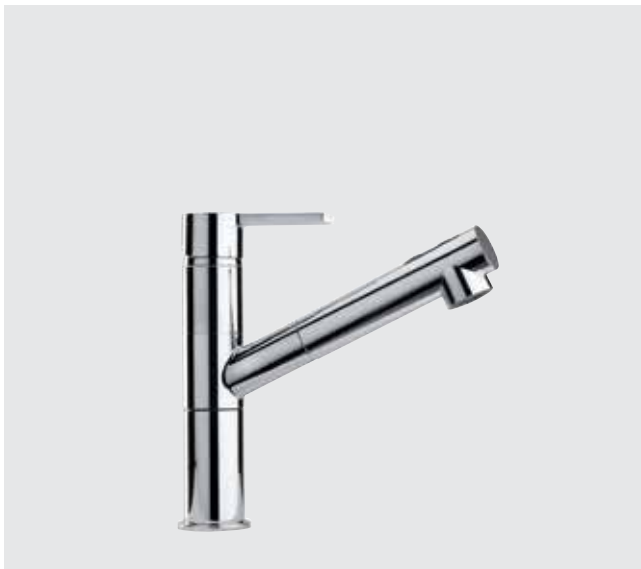

90CR568

Miscelatore monoforo lavello con doccia estraibile

Single-lever kitchen mixer with pull-out spray

Mitigeur monotrou évier avec douchette escamotable

Mezclador monomando fregadero con ducha extraíble

Spültischmischer mit herausziehbarer Handbrause