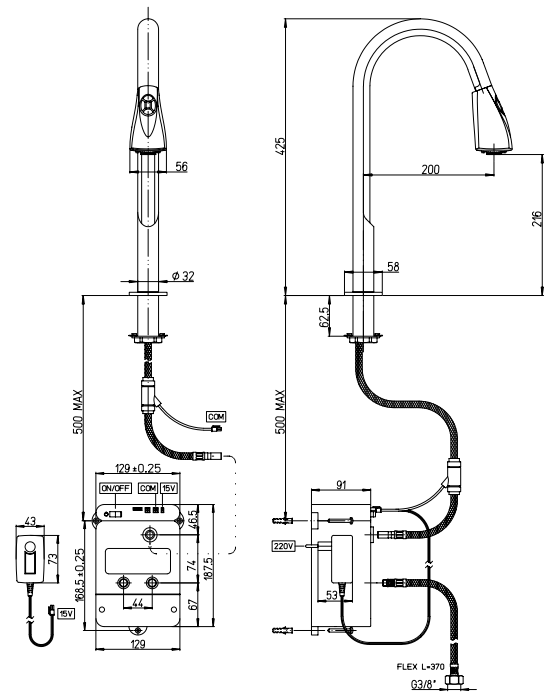

art.	finitura / finishing	€
HMCR557IK	Cromo Chrome	1.100,00
HMPA557IK	PVD/Acciaio PVD/Brushed	1.240,00