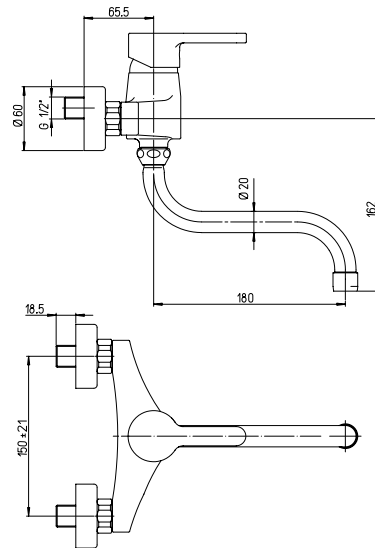

art.	finitura / finishing	€
92CR501	Cromo Chrome	139,90
92PA501	PVD/Acciaio PVD/Brushed	189,90