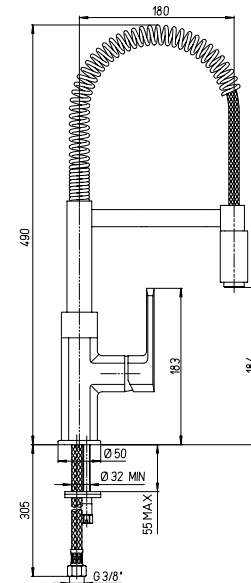

art.	finitura / finishing	€
86CR556	Cromo Chrome	289,90
86PA556	PVD/Acciaio PVD/Brushed	394,90