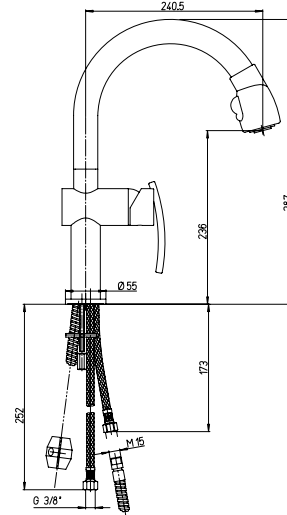

art.	finitura / finishing	€
AKCR591	Cromo <i>Chrome</i>	399,90
AKPA591	PVD/Acciaio <i>PVD/Brushed</i>	599,90