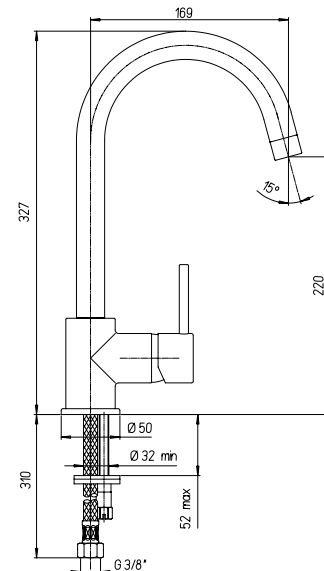

art.	finitura / finishing	€
78CR572	Cromo Chrome	179,90
78PA572	PVD/Acciaio PVD/Brushed	244,90