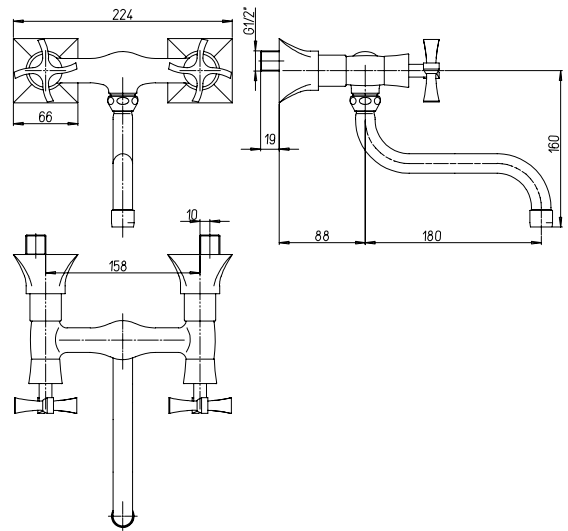

art.	finitura / finishing	€
85CR501	Cromo Chrome	259,90
85PA501	PVD/Acciaio PVD/Brushed	339,90