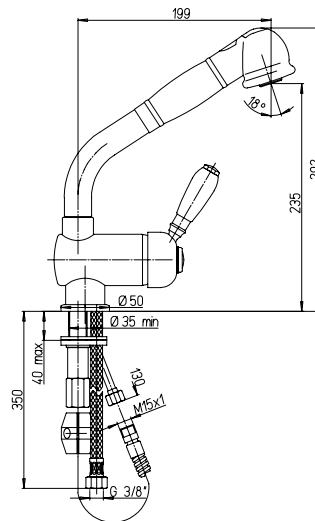

art.	finitura / finishing	€
64CR566ANT	Cromo - Chrome	324,90
64NR566ANT	Nero - Black	389,90
64TD566ANT	T. di Francia - Brown Sand	389,90
64B9566ANT	Bianco - White	389,90
64CN566ANT	Satinato - Satinized	439,90
64F3566ANT	Ottone Antico - Aged Brass	439,90
64CQ566ANT	Nichel Antico - Aged Nickel	439,90
64QL566ANT	Rame antico - Aged Copper	439,90