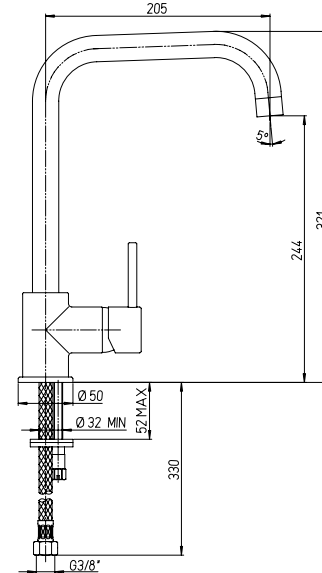

art.	finitura / finishing	€
78CR572/599B	Cromo Chrome	189,90
78PA572/599B	PVD/Acciaio PVD/Brushed	259,90