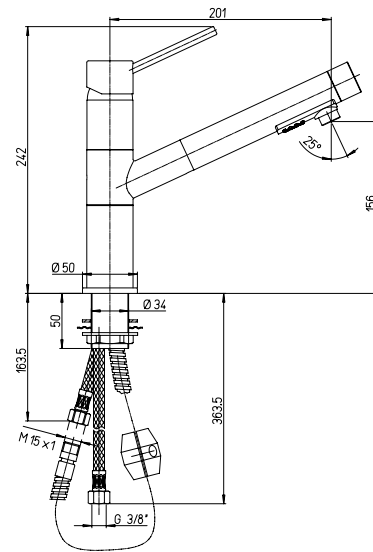

art.	finitura / finishing	€
78CR568	Cromo Chrome	244,90
78PA568	PVD/Acciaio PVD/Brushed	329,90