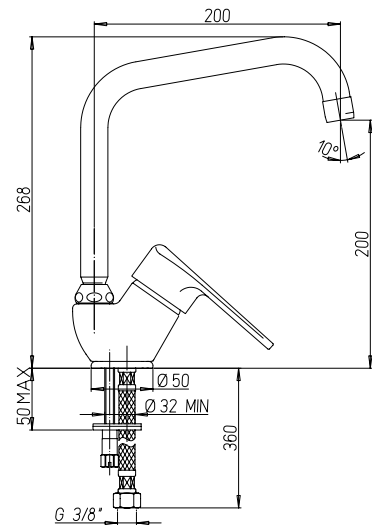

art.	finitura / finishing	€
80CR570	Cromo Chrome	139,90