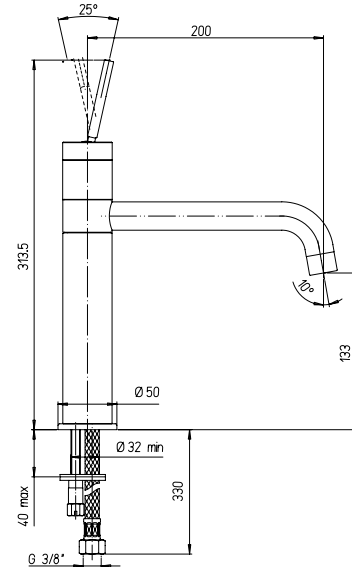

art.	finitura / finishing	€
78CR579JO	Cromo Chrome	189,90
78PA579JO	PVD/Acciaio PVD/Brushed	259,90