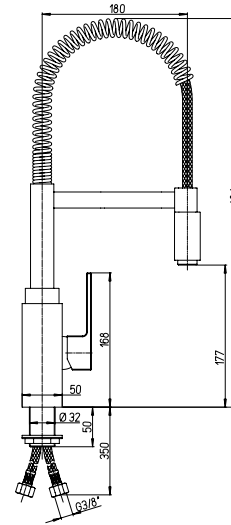

art.	finitura / finishing	€
84CR556	Cromo Chrome	339,90
84PA556	PVD/Acciaio PVD/Brushed	459,90