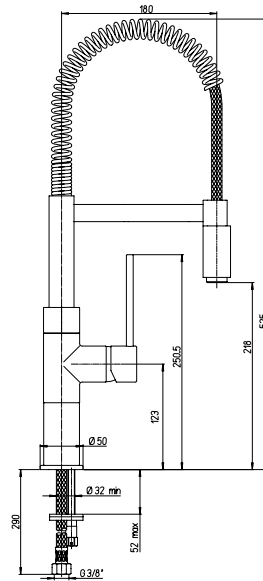

art.	finitura / finishing	€
78CR556	Cromo Chrome	299,90
78PA556	PVD/Acciaio PVD/Brushed	409,90