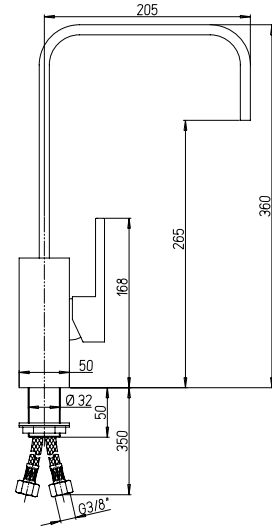

art.	finitura / finishing	€
84CR557PR	Cromo Chrome	309,90
84PA557PR	PVD/Acciaio PVD/Brushed	419,90
84BY557PR	Bianco antico Aged white	419,90
84YO557PR	Nero opaco Matt black	419,90