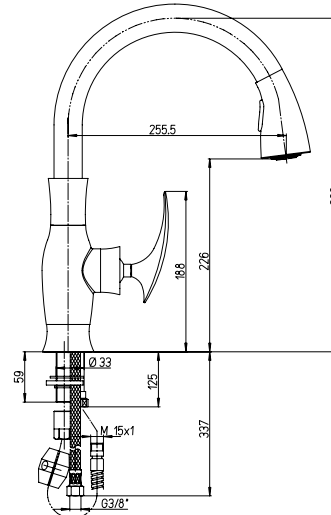

art.	finitura / finishing	€
FICR591	Cromo Chrome	299,90
FIPA591	PVD/Acciaio PVD/Brushed	599,90