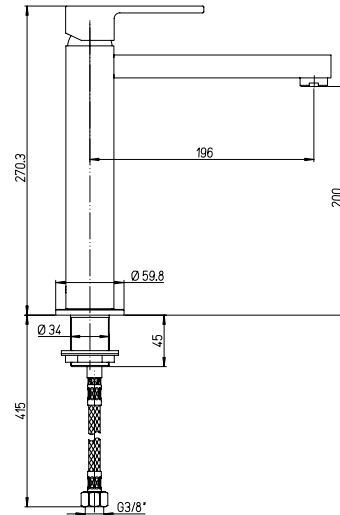

art.	finitura / finishing	€
84CR579R	Cromo Chrome	359,90
84PA579R	PVD/Acciaio PVD/Brushed	489,90
84BY579R	Bianco antico Aged white	489,90
84YO579R	Nero opaco Matt black	489,90