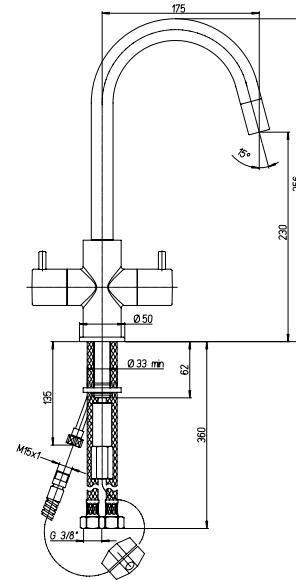

art.	finitura / finishing	€
78CR491	Cromo Chrome	264,90
78PA491	PVD/Acciaio PVD/Brushed	359,90