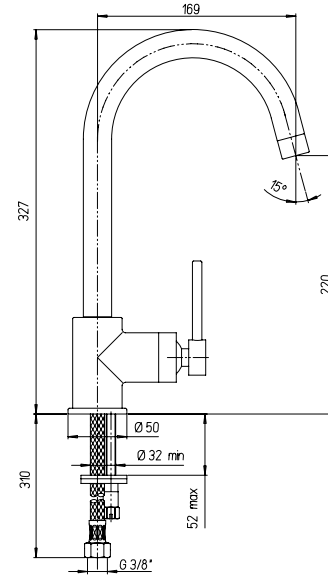

art.	finitura / finishing	€
78CR572RD	Cromo Chrome	189,90
78PA572RD	PVD/Acciaio PVD/Brushed	259,90