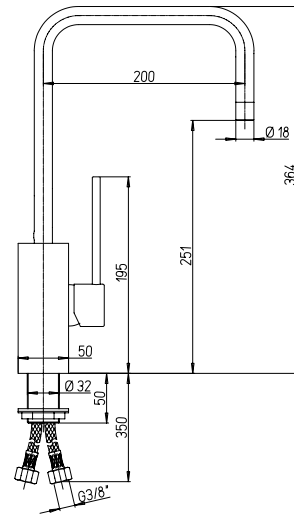

art.	finitura / finishing	€
84CR572T	Cromo Chrome	259,90
84PA572T	PVD/Acciaio PVD/Brushed	349,90