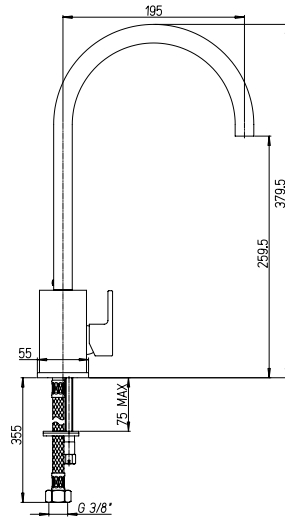

art.	finitura / finishing	€
84CR572RS	Cromo Chrome	227,00