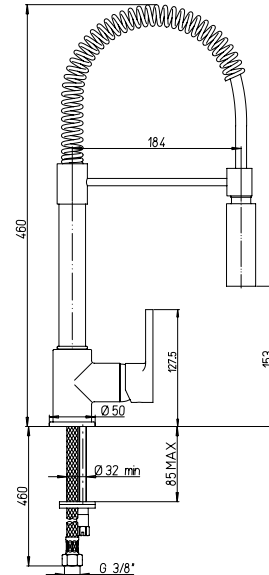

art.	finitura / finishing	€
92CR557LLPE	Cromo Chrome	254,90
92PA557LLPE	PVD/Acciaio PVD/Brushed	344,90