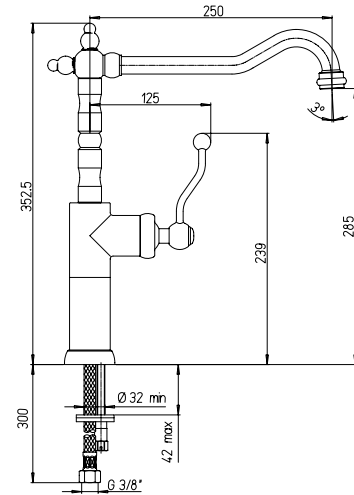

art.	finitura / finishing	€
81CR572LL	Cromo Chrome	289,90
81CN572LL	Satinato Satinized	394,90
81F3572LL	Ottone Antico Aged Brass	394,90
81CQ572LL	Nichel Antico Aged Nickel	394,90
81QL572LL	Rame antico Aged Copper	394,90