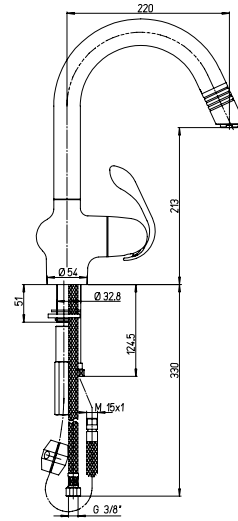

art.	finitura / finishing	€
USCR591	Cromo Chrome	344,90
USPA591	PVD/Acciaio PVD/Brushed	519,90