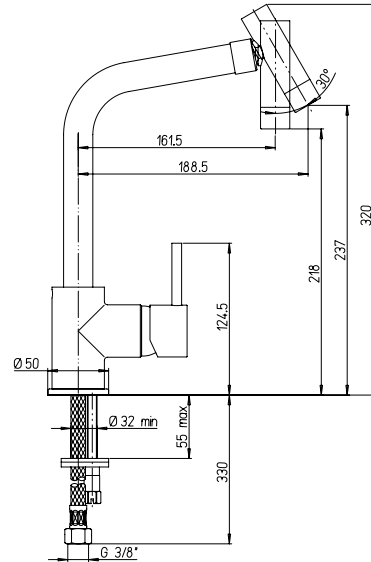

art.	finitura / finishing	€
78CR572BS	Cromo Chrome	199,90
78PA572BS	PVD/Acciaio PVD/Brushed	269,90