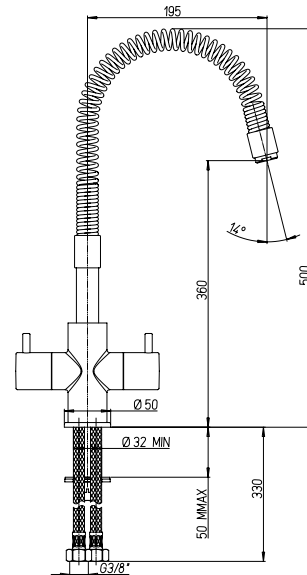

art.	finitura / finishing	€
78CR488	Cromo Chrome	229,90
78PA488	PVD/Acciaio PVD/Brushed	309,90