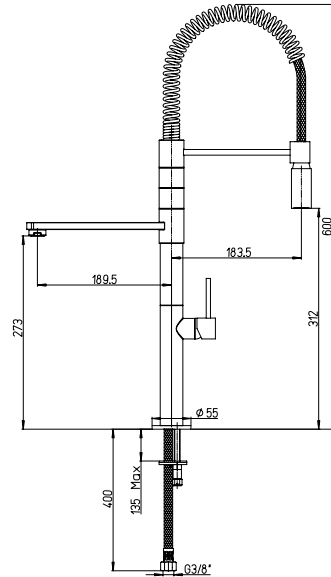

art.	finitura / finishing	€
78CR557/559PE	Cromo Chrome	658,00