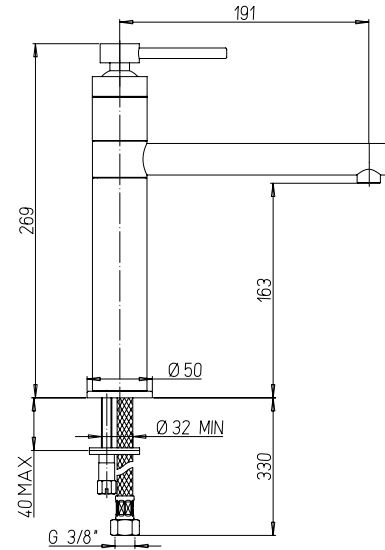

art.	finitura / finishing	€
78CR583RD	Cromo Chrome	189,90
78PA583RD	PVD/Acciaio PVD/Brushed	259,90