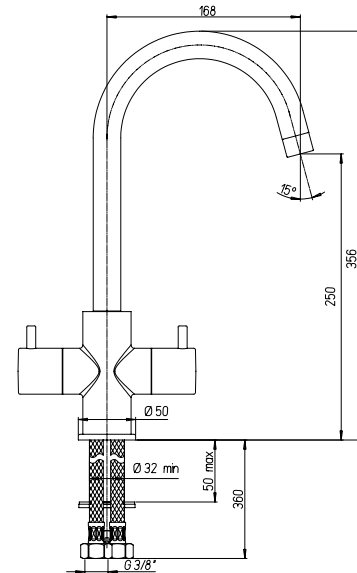

art.	finitura / finishing	€
78CR490	Cromo Chrome	214,90
78PA490	PVD/Acciaio PVD/Brushed	289,90