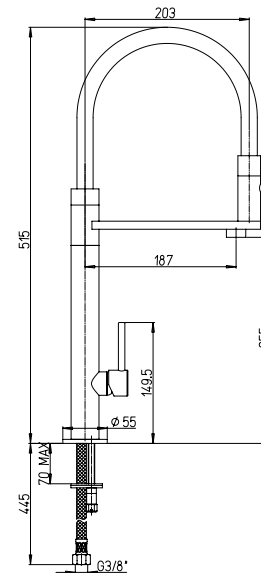

art.	finitura / finishing	€
78CR559YOSS	Cromo Chrome	562,00