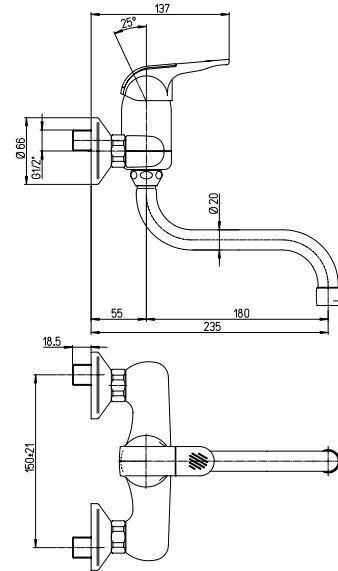

art.	finitura / finishing	€
45CR501TC	Cromo Chrome	119,90