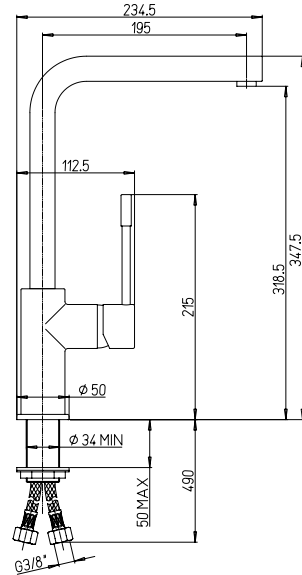

art.	finitura / finishing	€
78CR572LLL21	Cromo Chrome	199,00