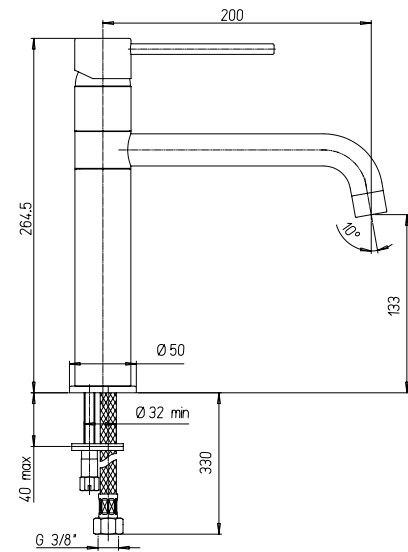

art.	finitura / finishing	€
78CR579	Cromo Chrome	179,90
78PA579	PVD/Acciaio PVD/Brushed	244,90