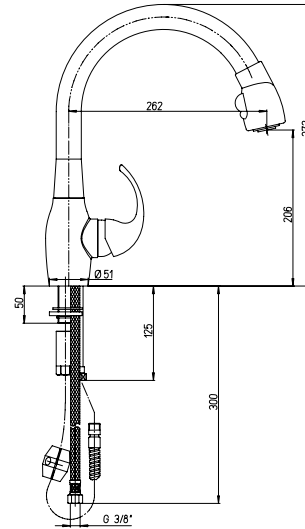

art.	finitura / finishing	€
CACR591	Cromo Chrome	399,90
CAPA591	PVD/Acciaio PVD/Brushed	599,90