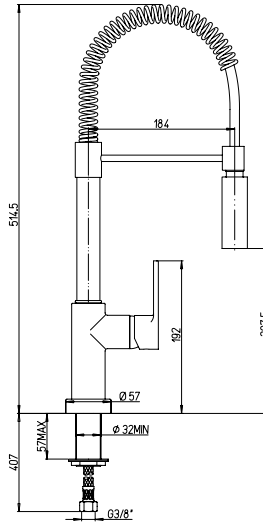

art.	finitura / finishing	€
90CR557LLPE	Cromo Chrome	254,90
90PA557LLPE	PVD/Acciaio PVD/Brushed	344,90
90BY557LLPE	Bianco antico Aged white	344,90
90YO557LLPE	Nero opaco Matt black	344,90