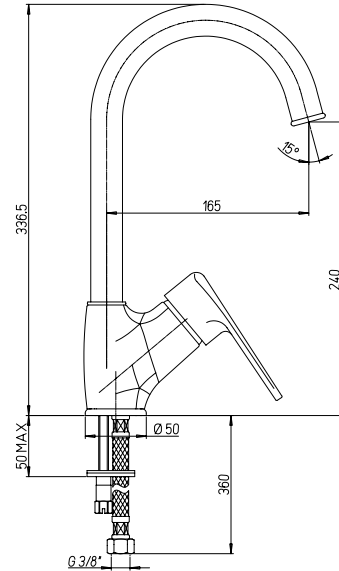

art.	finitura / finishing	€
80CR572	Cromo Chrome	194,90