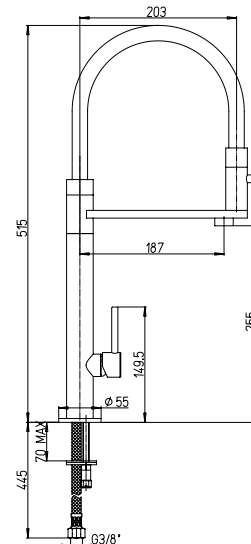

art.	finitura / finishing	€
78CR559YOSS	Cromo Chrome	562,00