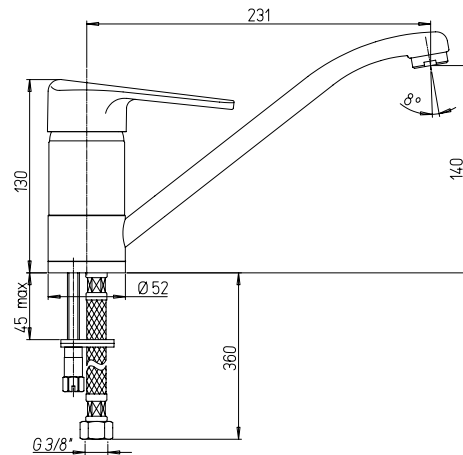

art.	finitura / finishing	€
80CR583	Cromo Chrome	129,90