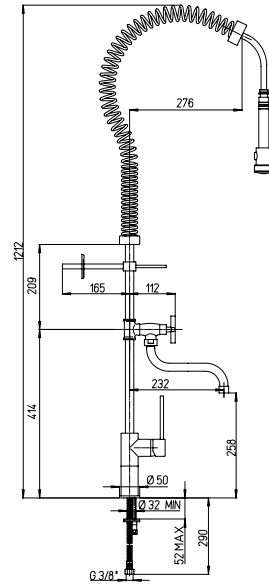

art.	finitura / finishing	€
78CR559	Cromo Chrome	689,90
78PA559	PVD/Acciaio PVD/Brushed	929,90