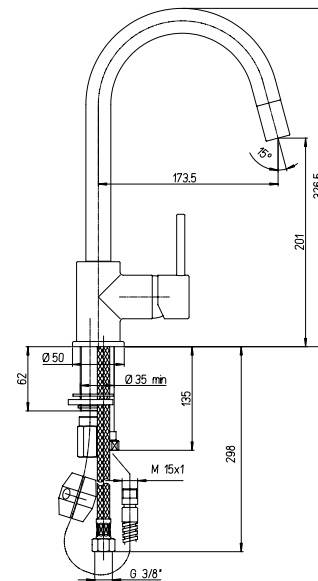

art.	finitura / finishing	€
78CR591	Cromo Chrome	229,90
78PA591	PVD/Acciaio PVD/Brushed	309,90