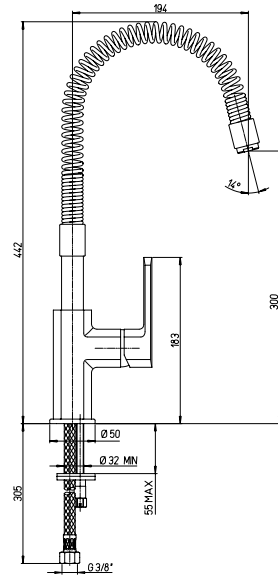

art.	finitura / finishing	€
86CR558	Cromo Chrome	244,90
86PA558	PVD/Acciaio PVD/Brushed	329,90