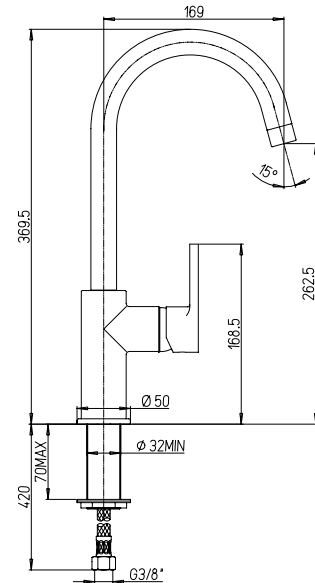

art.	finitura / finishing	€
92CR572LL	Cromo Chrome	179,90
92PA572LL	PVD/Acciaio PVD/Brushed	244,90