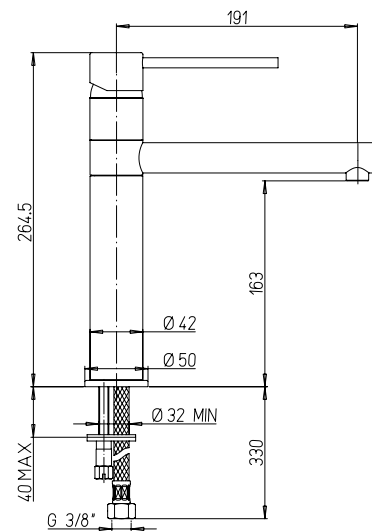

art.	finitura / finishing	€
78CR583	Cromo Chrome	199,90
78PA583	PVD/Acciaio PVD/Brushed	269,90