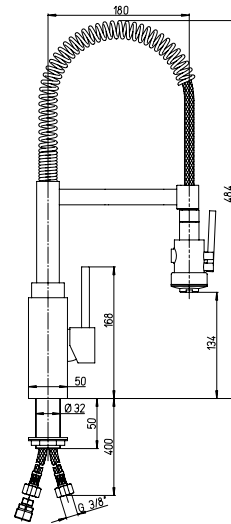

art.	finitura / finishing	€
84CR557P	Cromo Chrome	464,90
84PA557P	PVD/Acciaio PVD/Brushed	629,90