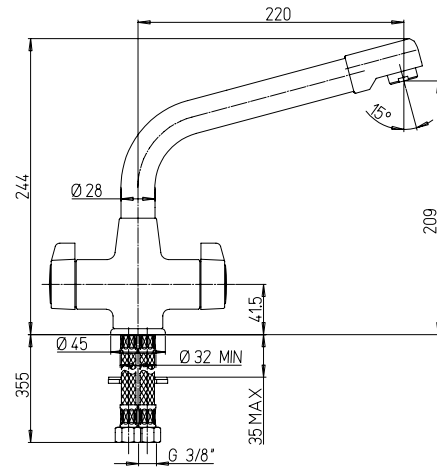

art.	finitura / finishing	€
64CR545	Cromo Chrome	139,90