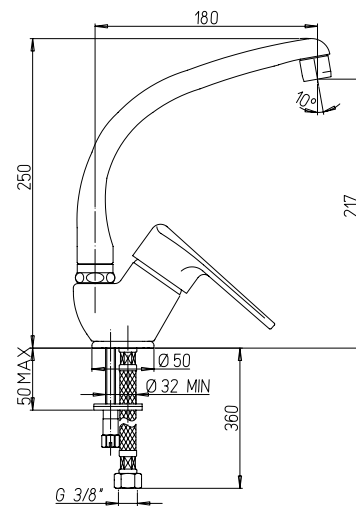

art.	finitura / finishing	€
80CR571	Cromo Chrome	144,90