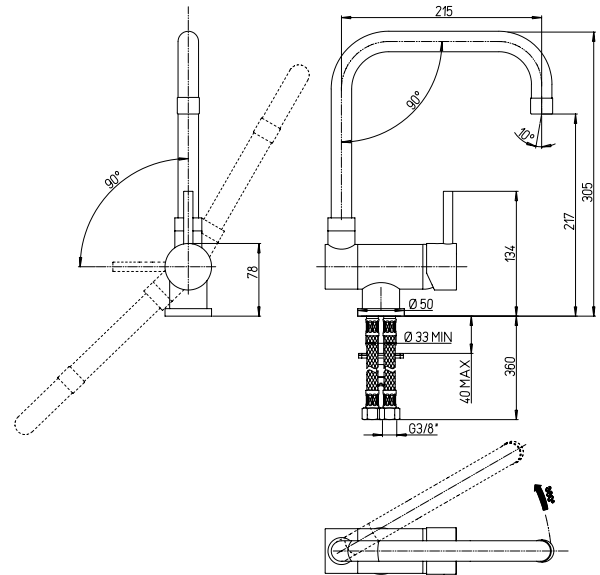

art.	finitura / finishing	€
78CR582	Cromo Chrome	329,90
78PA582	PVD/Acciaio PVD/Brushed	444,90