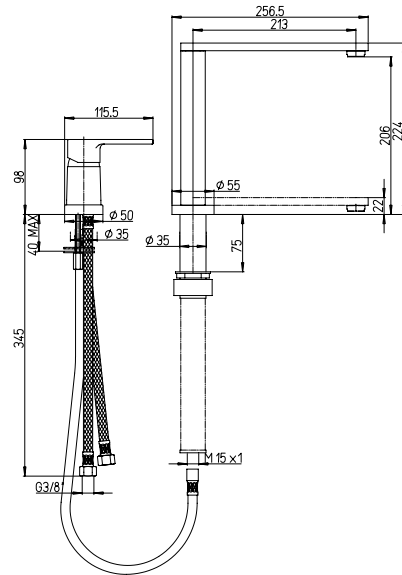

art.	finitura / finishing	€
92CR569/5822F	Cromo Chrome	522,00