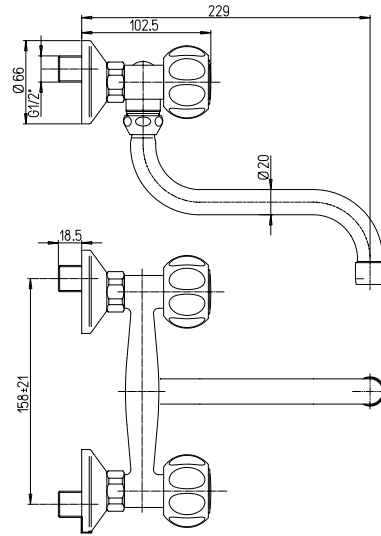

art.	finitura / finishing	€
37CR501	Cromo Chrome	84,90