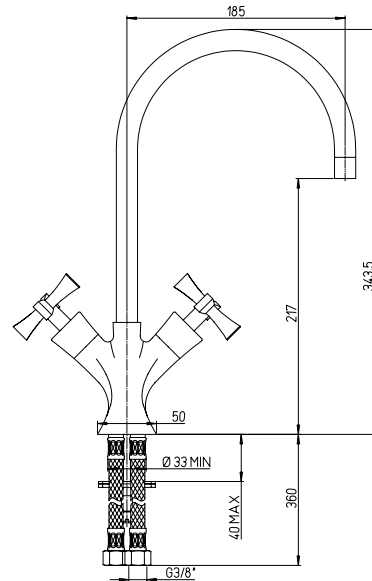

art.	finitura / finishing	€
85CR572	Cromo Chrome	249,90
85PA572	PVD/Acciaio PVD/Brushed	339,90