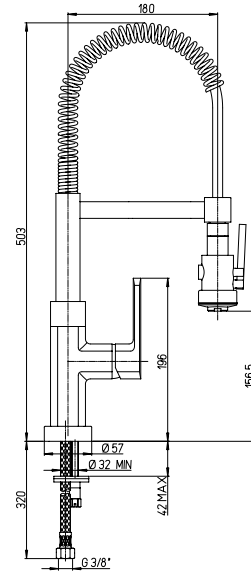

art.	finitura / finishing	€
86CR557P	Cromo Chrome	389,00
86PA557P	PVD/Acciaio PVD/Brushed	529,90