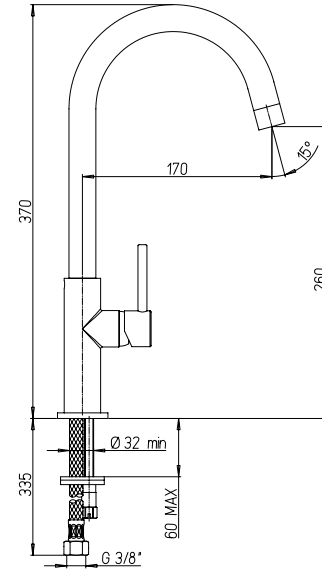

art.	finitura / finishing	€
78CR572S	Cromo Chrome	151,00