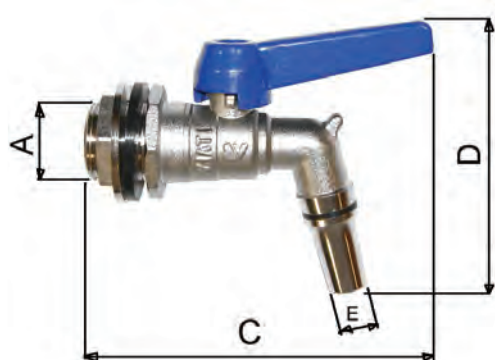

Art.330 Rubinetto a sfera curvo per botti *Tank bibcock*