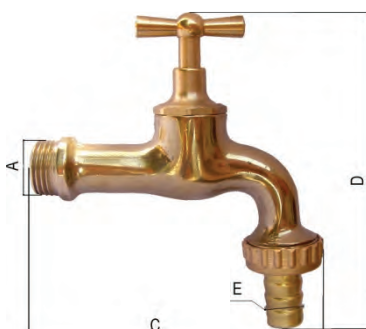

Art.570 Rubinetto portagomma in ottone lucidato *Curved polished tap*