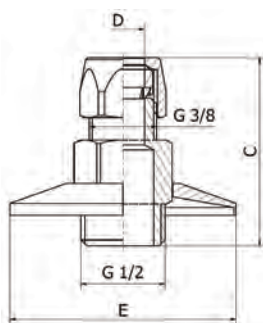

Misura	A	A1	C	D			gr.	box	€
1/2" x 1/2"	1/2"	1/2"	54	64			110	10	4,35
1/2" x 3/4"	3/4"	1/2"	54	64			123	10	4,17

Completo di rosone

Maniglia reversibile in METALLO

With rosette

Reversible METAL handle

Art.664 Rubinetto attacco lavatrice e lavastoviglie *Double bibcock for washing and dishwashing machine*

Misura	A	A1	A2				gr.	box	€
1/2"x3/4"x3/4"	1/2"	3/4"	3/4"				277	10	12,30

Art.575 Rubinetto ad angolo *Angle tap*

Misura	A	A1	C	D			gr.	box	€
1/2" x 1/2"	1/2"	1/2"	36	77			156	10	4,80

Con maniglia tricorno

Chromium plated reduced extension with nut

Misura	A	D	E	C	gr.	box	€
1/2" x 10	1/2"	10	42	38	73	20	2,55

Con dado e rosone

With nut and rosette

Art.618 Prolunga cromata

Misura	A	A1	F	F1	C	W	gr.	box	€
1/2" x 1/2"	1/2"	1/2"	10	11,5	37	21	48	20	1,50