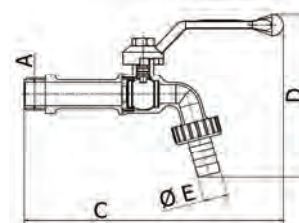

Con maniglia in Acciaio cromato rivestita in gomma rossa

With steel handle red rubber covered

Art.410/N Rubinetto portag. a sfera curvo *Curved ball tap with handle*

Misura	A	C	E	D		gr.	box	€
1/2"	1/2"	143	15	89		178	12	4,95
3/4"	3/4"	150	20	102		269	12	7,50

Con maniglia in Alluminio nera
With Aluminium black handle

Art.410/B Rubinetto portag. a sfera curvo *Curved ball tap with handle*

Misura	A	C	E	D		gr.	box	€
1/2"	1/2"	143	15	89		174	12	4,95
3/4"	3/4"	150	20	102		266	12	7,50