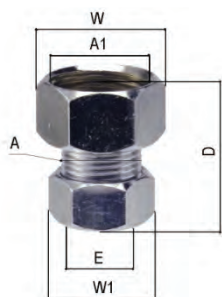

Misura	A	ø					gr.	box	€
1/2" x 10	1/2"	10					110	20	4,29

Completo di prolunga e ogiva

With extension and ogive
Art.665 Niplo cromato

Chromium plated nipple

Misura	A	W	E	D			gr.	box	€
3/8" x 10	3/8"	17	10	40			43	10	2,22
1/2" x 10	1/2"	21	10	44			56	10	2,94
1/2" x 12	1/2"	21	12	45			73	10	4,05

Completo di dado

With nut
Art.670 Raccordo giunzione cromato F.

Joint chromium plated F. connector

Misura	A	A1	W	W1	E	D	gr.	box	€
3/8"x3/8"x10	3/8"	3/8"	19	19	10	28	32	10	2,07
3/8"x1/2"x10	1/2"	3/8"	19	23	10	33	44	10	2,07
1/2"x1/2"x10	1/2"	1/2"	23	23	10	32	52	10	2,43
1/2"x1/2"x12	1/2"	1/2"	23	23	12	31	51	10	2,43