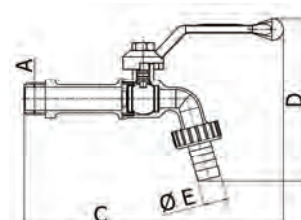

Misura	A	C	E	D		gr.	box	€
1/2"	1/2"	143	15	89		186	10	4,95
3/4"	3/4"	150	20	102		282	6	7,50
1"	1"	160	25	111		434	6	14,70

Con maniglia in Acciaio cromato rivestita in gomma rossa

With steel handle red rubber covered