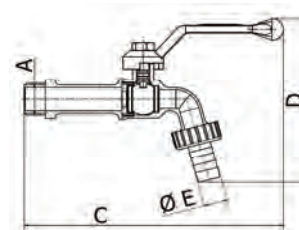

Misura	A	C	E	D		gr.	box	€
1/2"	1/2"	143	15	89		174	12	4,95
3/4"	3/4"	150	20	102		266	12	7,50

Con maniglia in Alluminio blu
With Aluminium blue handle