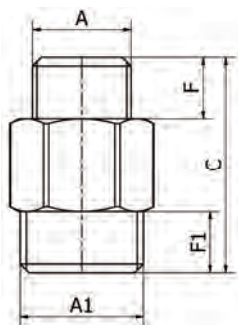

Misura	A	A1	F	F1	C	gr.	box	€
3/8" x 1/2"	3/8"	1/2"	10	11,5	37	49	20	1,50