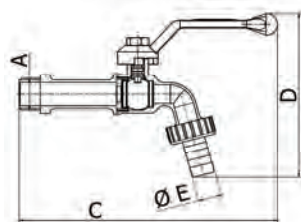

Misura	A	C	D		gr.	box	€	
1/2"	1/2"	139	15	89,5		240	8	6,90
3/4"	3/4"	149	20	102		322	6	10,05

Con maniglia in Alluminio blu

With Aluminium blue handle