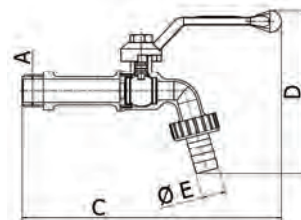

Misura	A	C	E	D		gr.	box	€
3/8"	3/8"	138	15	90		218	12	6,90
1/2"	1/2"	139	15	89,5		261	8	6,90
3/4"	3/4"	149	20	102		315	6	10,05
1"	1"	160	25	111		434	6	14,70

Con maniglia in Acciaio cromato rivestita in gomma rossa

With steel handle red rubber covered

Art.320/N Rubinetto portag. a sfera curvo PESANTE *HEAVY curved ball tap with hose ring*