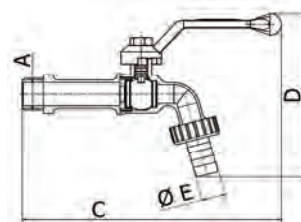

Misura	A	C	E	D		gr.	box	€
1/2"	1/2"	139	15	89,5		245	8	6,90
3/4"	3/4"	149	20	102		323	6	10,05

Con maniglia in Alluminio nera

With Aluminium black handle