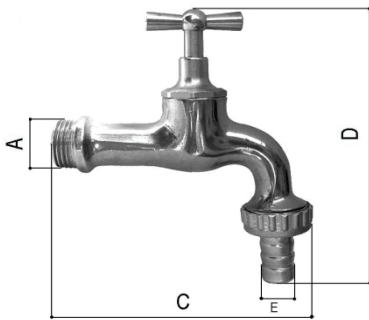

Art.571 Rubin. portag. in ottone lucidato e cromato *Curved chromium plated polished tap*

Misura	A	C	E	D		gr.	box	€
1/2"	1/2"	113	15	111		214	10	11,10

Art.565 Rubinetto lucido modello tedesco *Curved polished tap German model*

Misura	A	C	D	E		gr.	box	€
1/2"	1/2"	107	108	15		215	5	7,20
3/4"	3/4"	111	113	20		295	5	10,20

Art.566 Rubinetto lucido cromato modello tedesco *Curved polished tap German model*

Misura	A	C	D	E		gr.	box	€
1/2"	1/2"	107	108	15		215	5	8,40
3/4"	3/4"	111	113	20		295	5	11,70