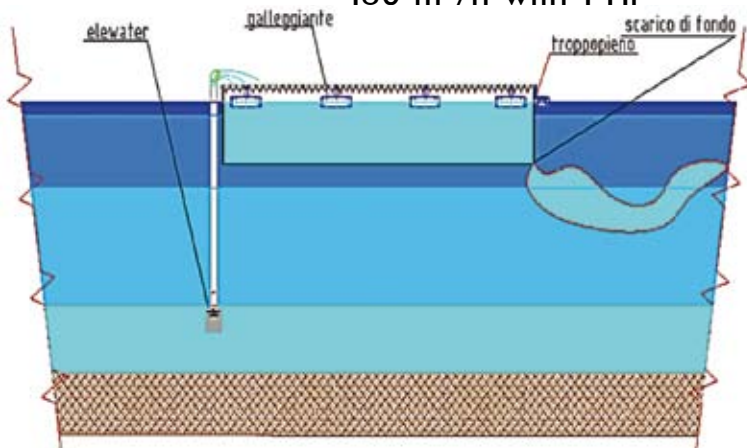

# Floating Receveway

Single Raceway 10x3x1,3 m. Water capacity 30 m<sup>3</sup>  
 High water exchange 120 m<sup>3</sup>/h with 0,5 HP  
 180 m<sup>3</sup>/h with 1 HP

Easy to install  
 Modular applications

**Multi-purposes intensive production of many species**  
**Control from predators**  
**Pre growing and growing, ornamental and stocking**

Description, technical data and features are not binding. The company reserves the right to carry out any modification without notice.