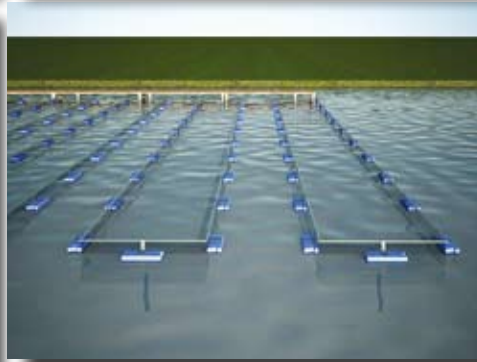

# Floating Receveway

Single Raceway 10x3x1,3 m. Water capacity 30 m<sup>3</sup>  
 High water exchange 120 m<sup>3</sup>/h with 0,5 HP  
 180 m<sup>3</sup>/h with 1 HP

Easy to install  
 Modular applications