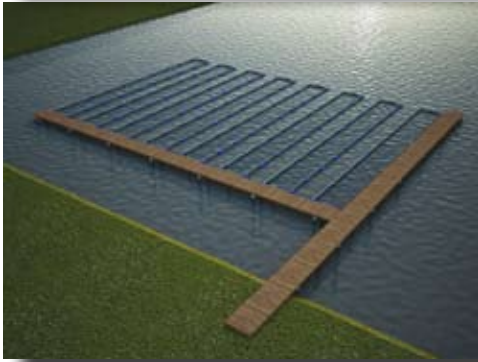

# Floating Receveway

Single Raceway 10x3x1,3 m. Water capacity 30 m<sup>3</sup>  
 High water exchange 120 m<sup>3</sup>/h with 0,5 HP  
 180 m<sup>3</sup>/h with 1 HP

Easy to install  
 Modular applications