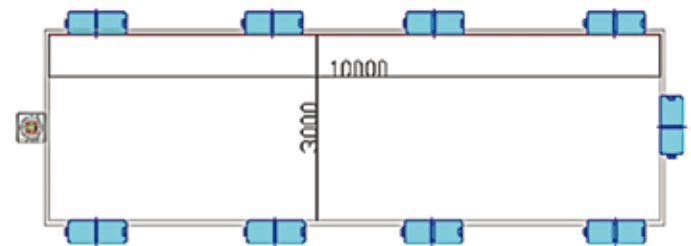

# Floating Receveway

Single Raceway 10x3x1,3 m. Water capacity 30 m<sup>3</sup>  
 High water exchange 120 m<sup>3</sup>/h with 0,5 HP  
 180 m<sup>3</sup>/h with 1 HP

Easy to install  
 Modular applications